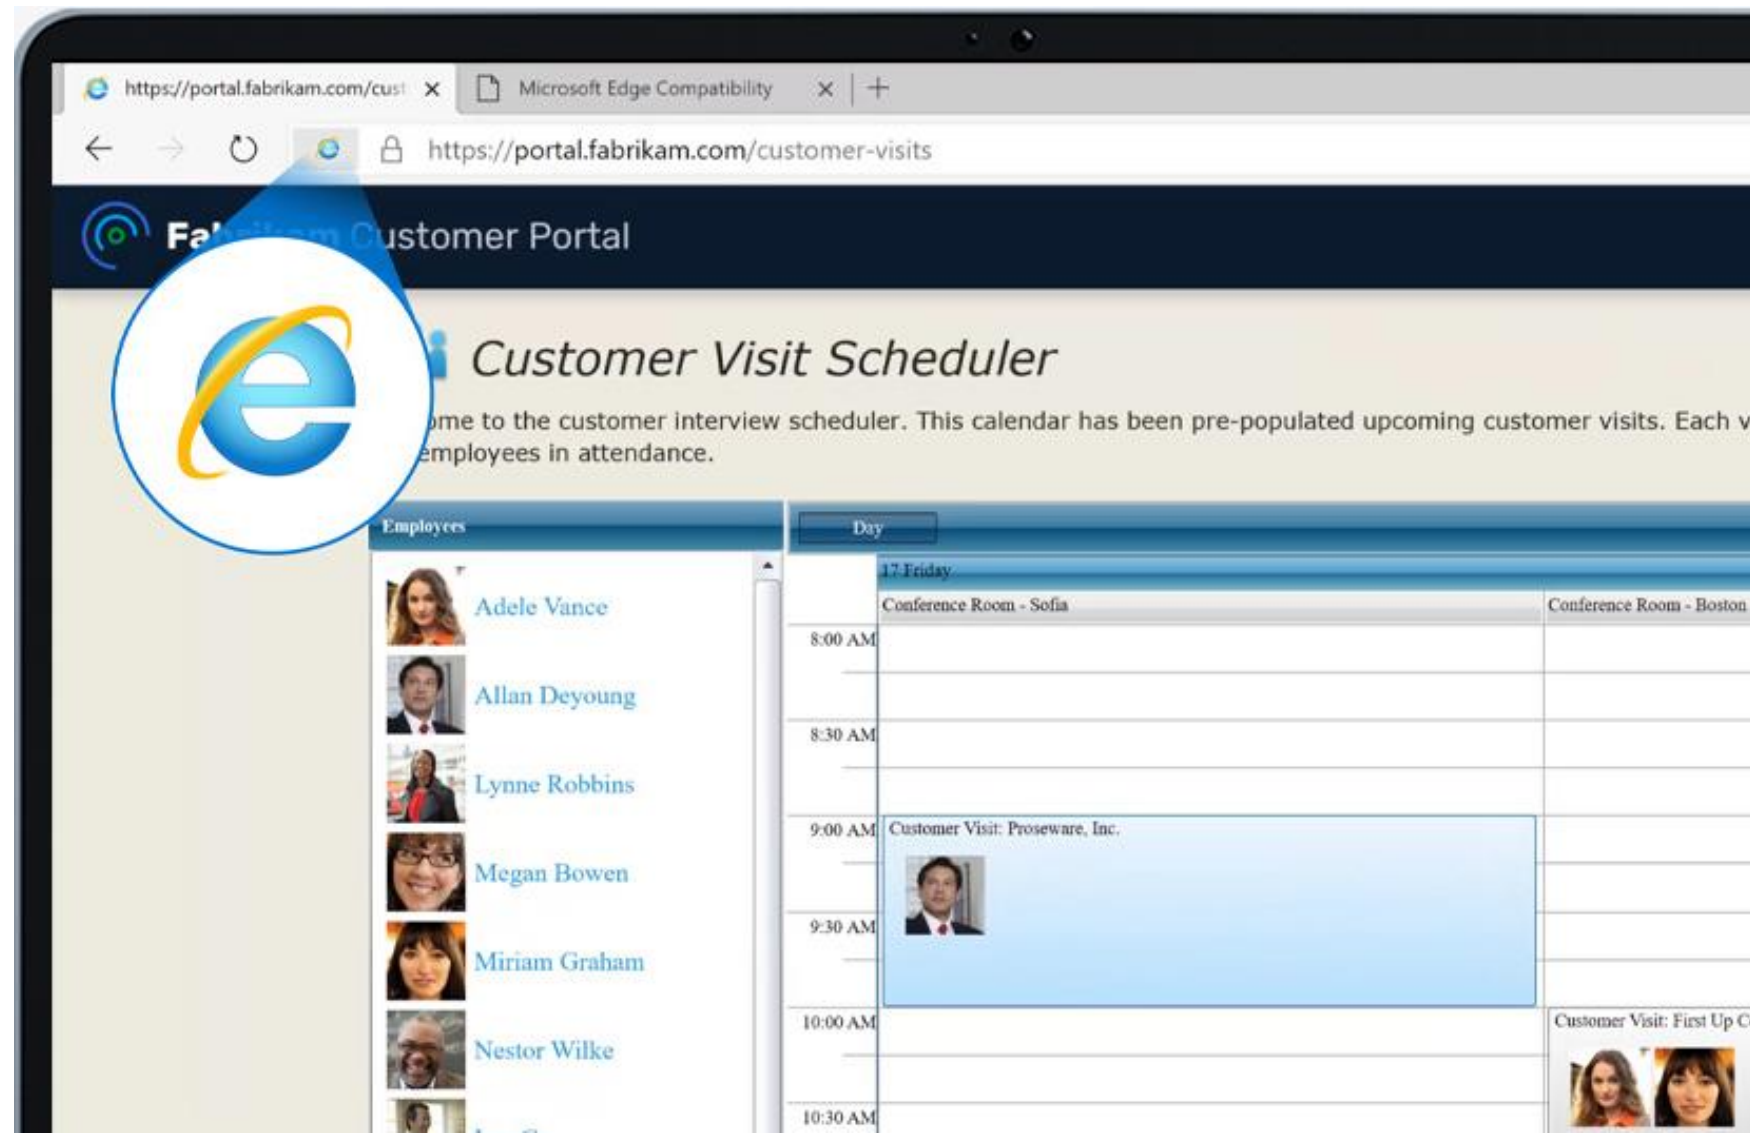

Internet Explorer (IE) mode *through at least 2029*

Microsoft Edge is the only browser with built-in compatibility for legacy sites and apps.