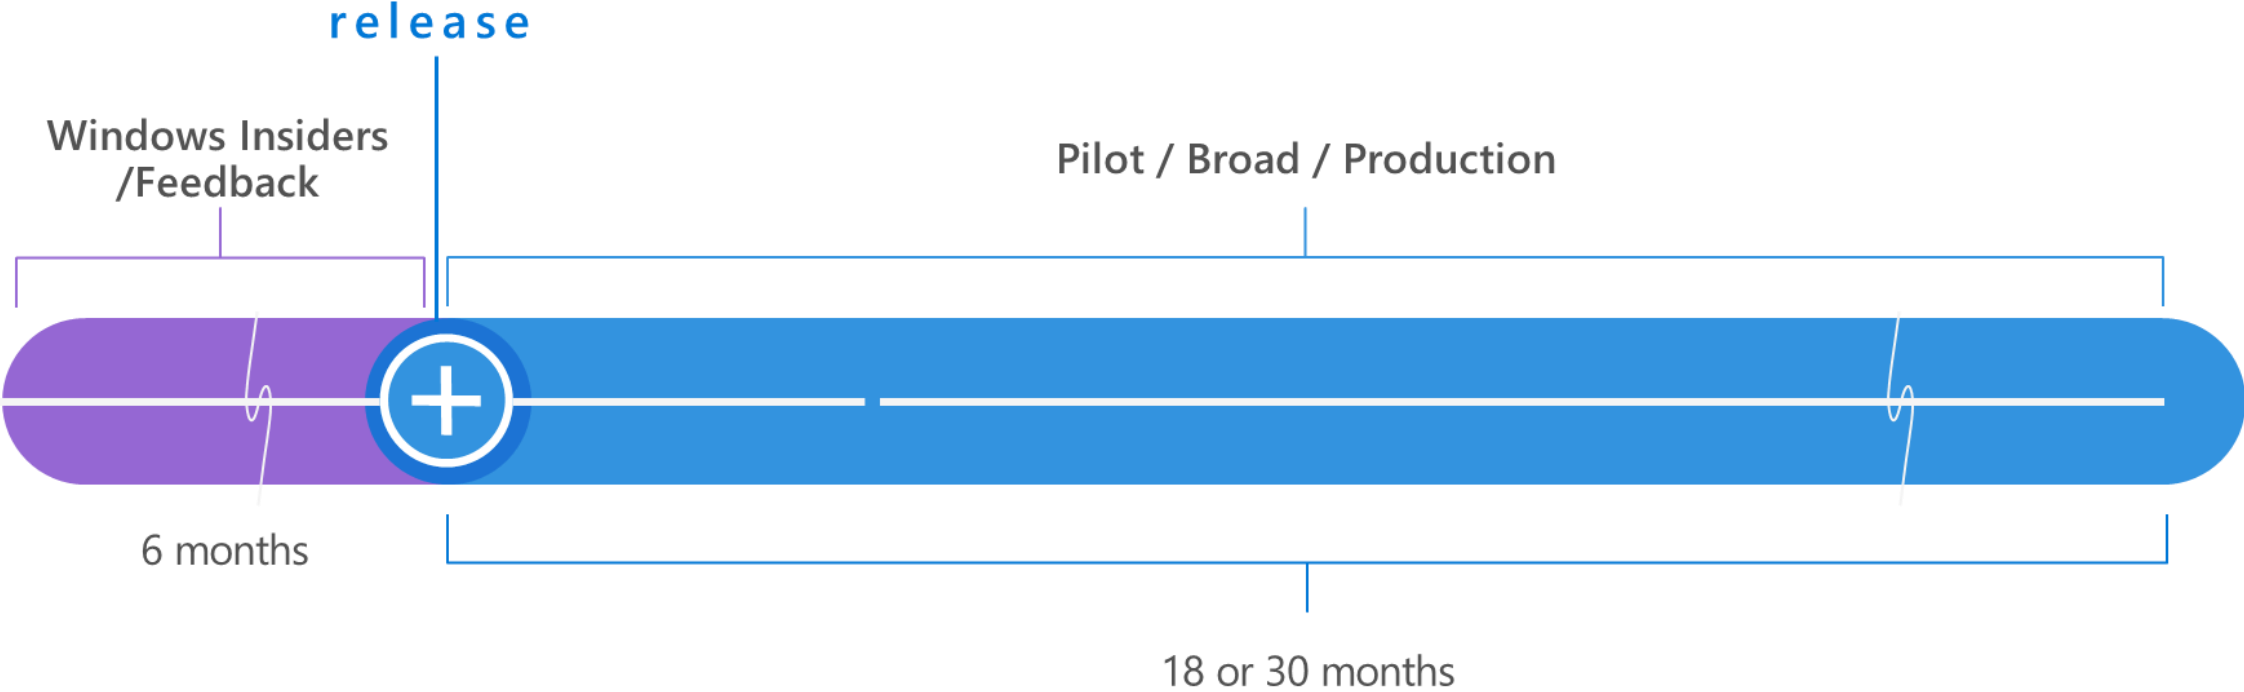

Windows 10 Release Lifecycle