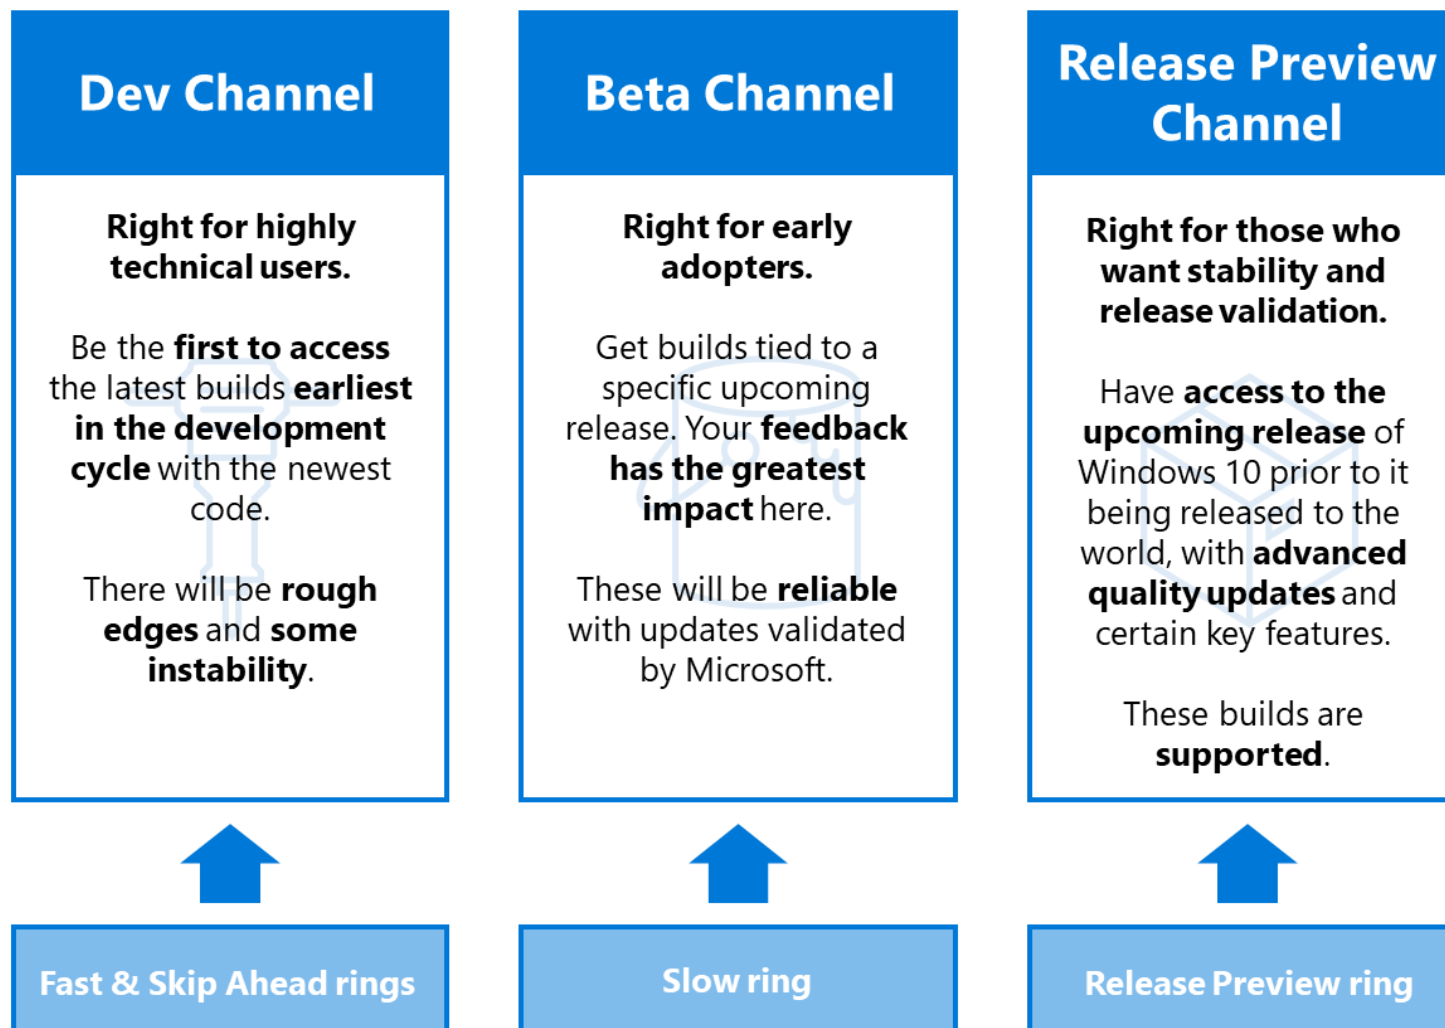

A white circle with a thin grey border containing the text "Feature Updates" in blue.

Feature Updates

Twice per year with new capabilities

- New features and innovation APIs and security capabilities
- Very reliable, with built-in rollback capabilities
- Simple deployment using in-place upgrade, driven by existing tools
- Try them out with Insider Preview

Windows 10 Release Lifecycle

Windows 10 Rings become Channels

Windows 10 Channels, understanding updates

Dev, Beta, Release Preview Channels

Major builds

Can include new features, updates, bug fixes, application changes, and more.

Beta, Release Preview Channels

Minor builds

Can include small bug fixes, updates, or changes that work with a major build that's already been released.

Windows 10 Channels

Fast ring = Dev Channel

Slow ring = Beta Channel